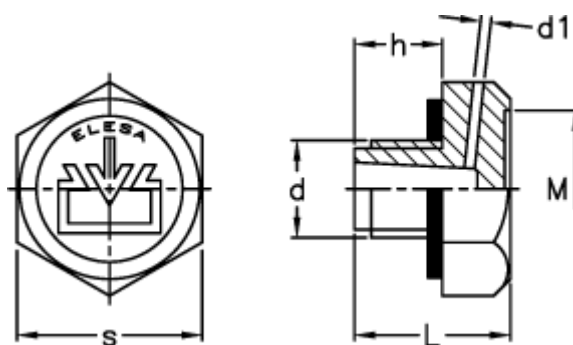

Article number: 2311058655

Description: E+G Oil fill plug, w/breather hole
TCDF.14x1,5, black

Measures

d = M14x1,5

d1 = 2

h = 9

L = 16

M = 15.0

s = 19

Tightening torque N m = 6 til 8